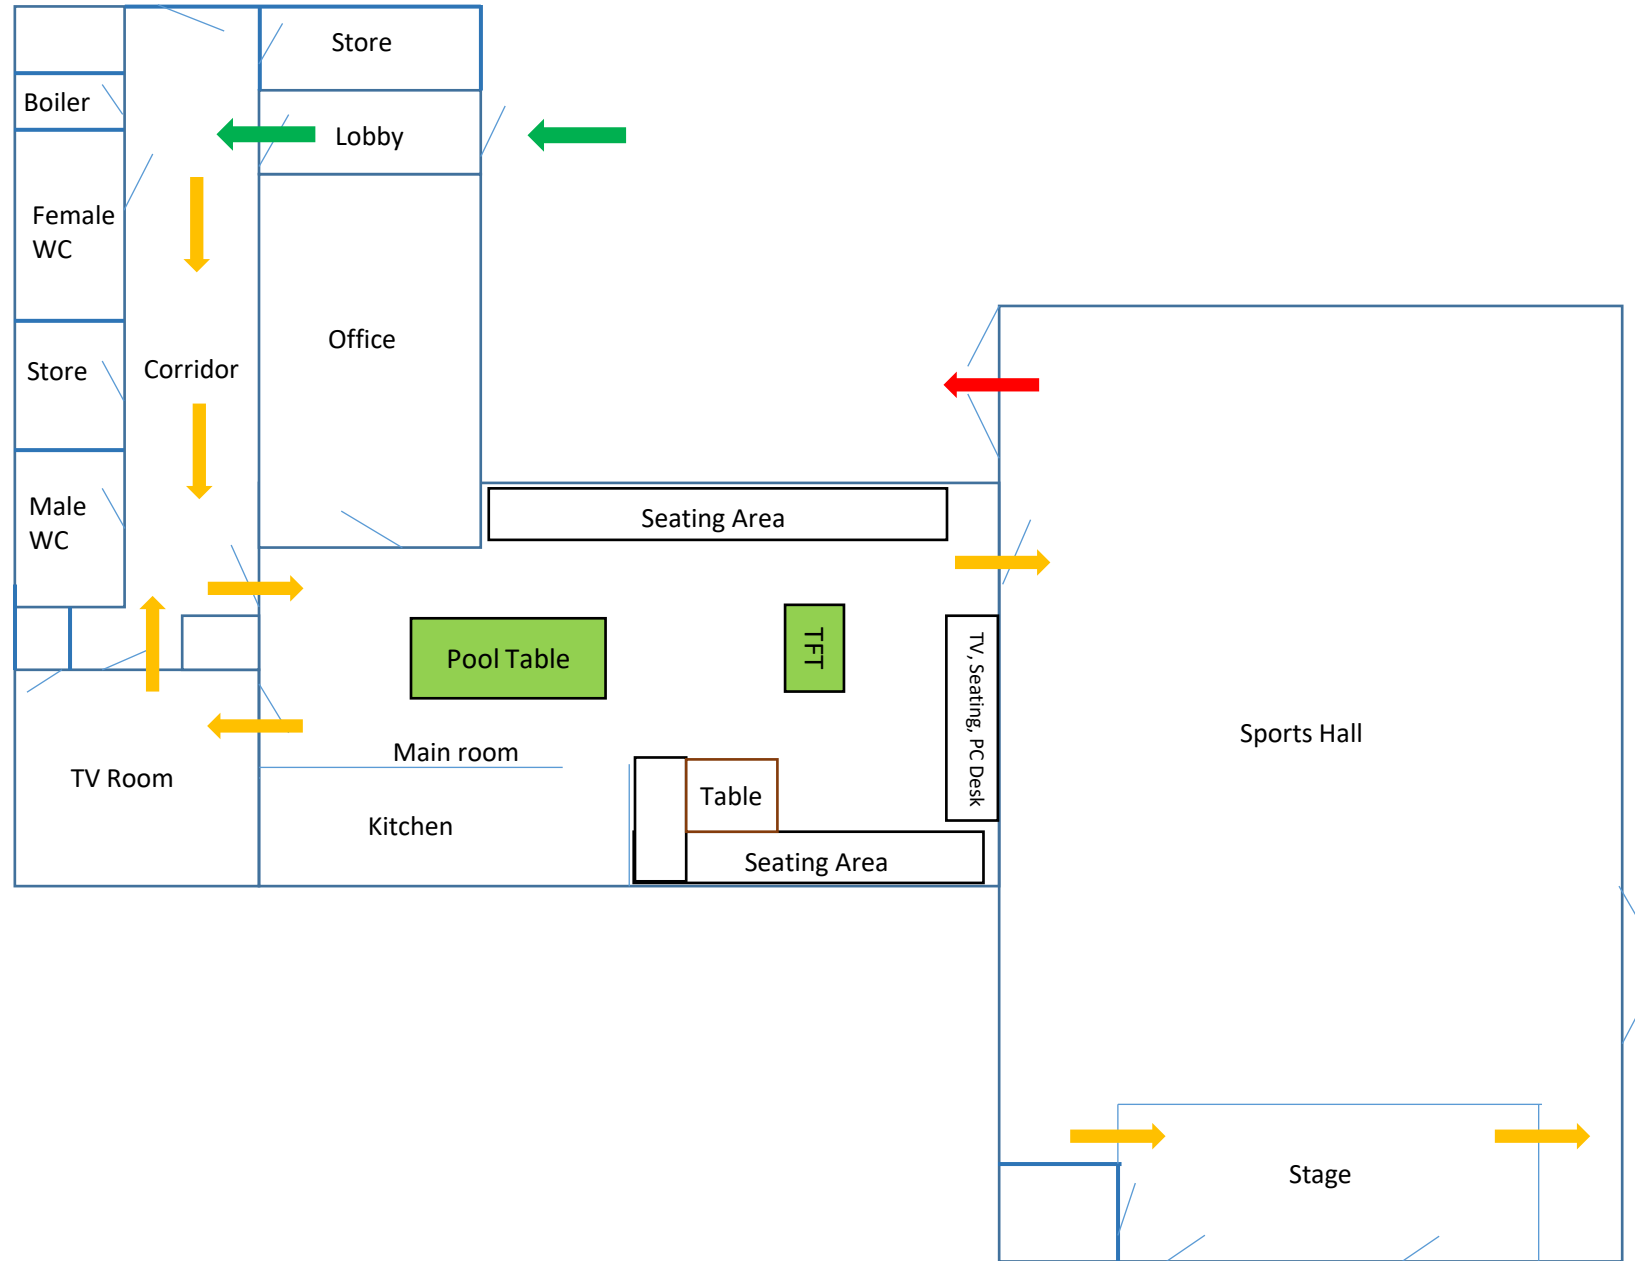

# STURTON BY STOW YOUTH CLUB COVID-19 ONE WAY SYSTEM

## Key:

-  Entrance Only
-  Exit Only
-  One Way System